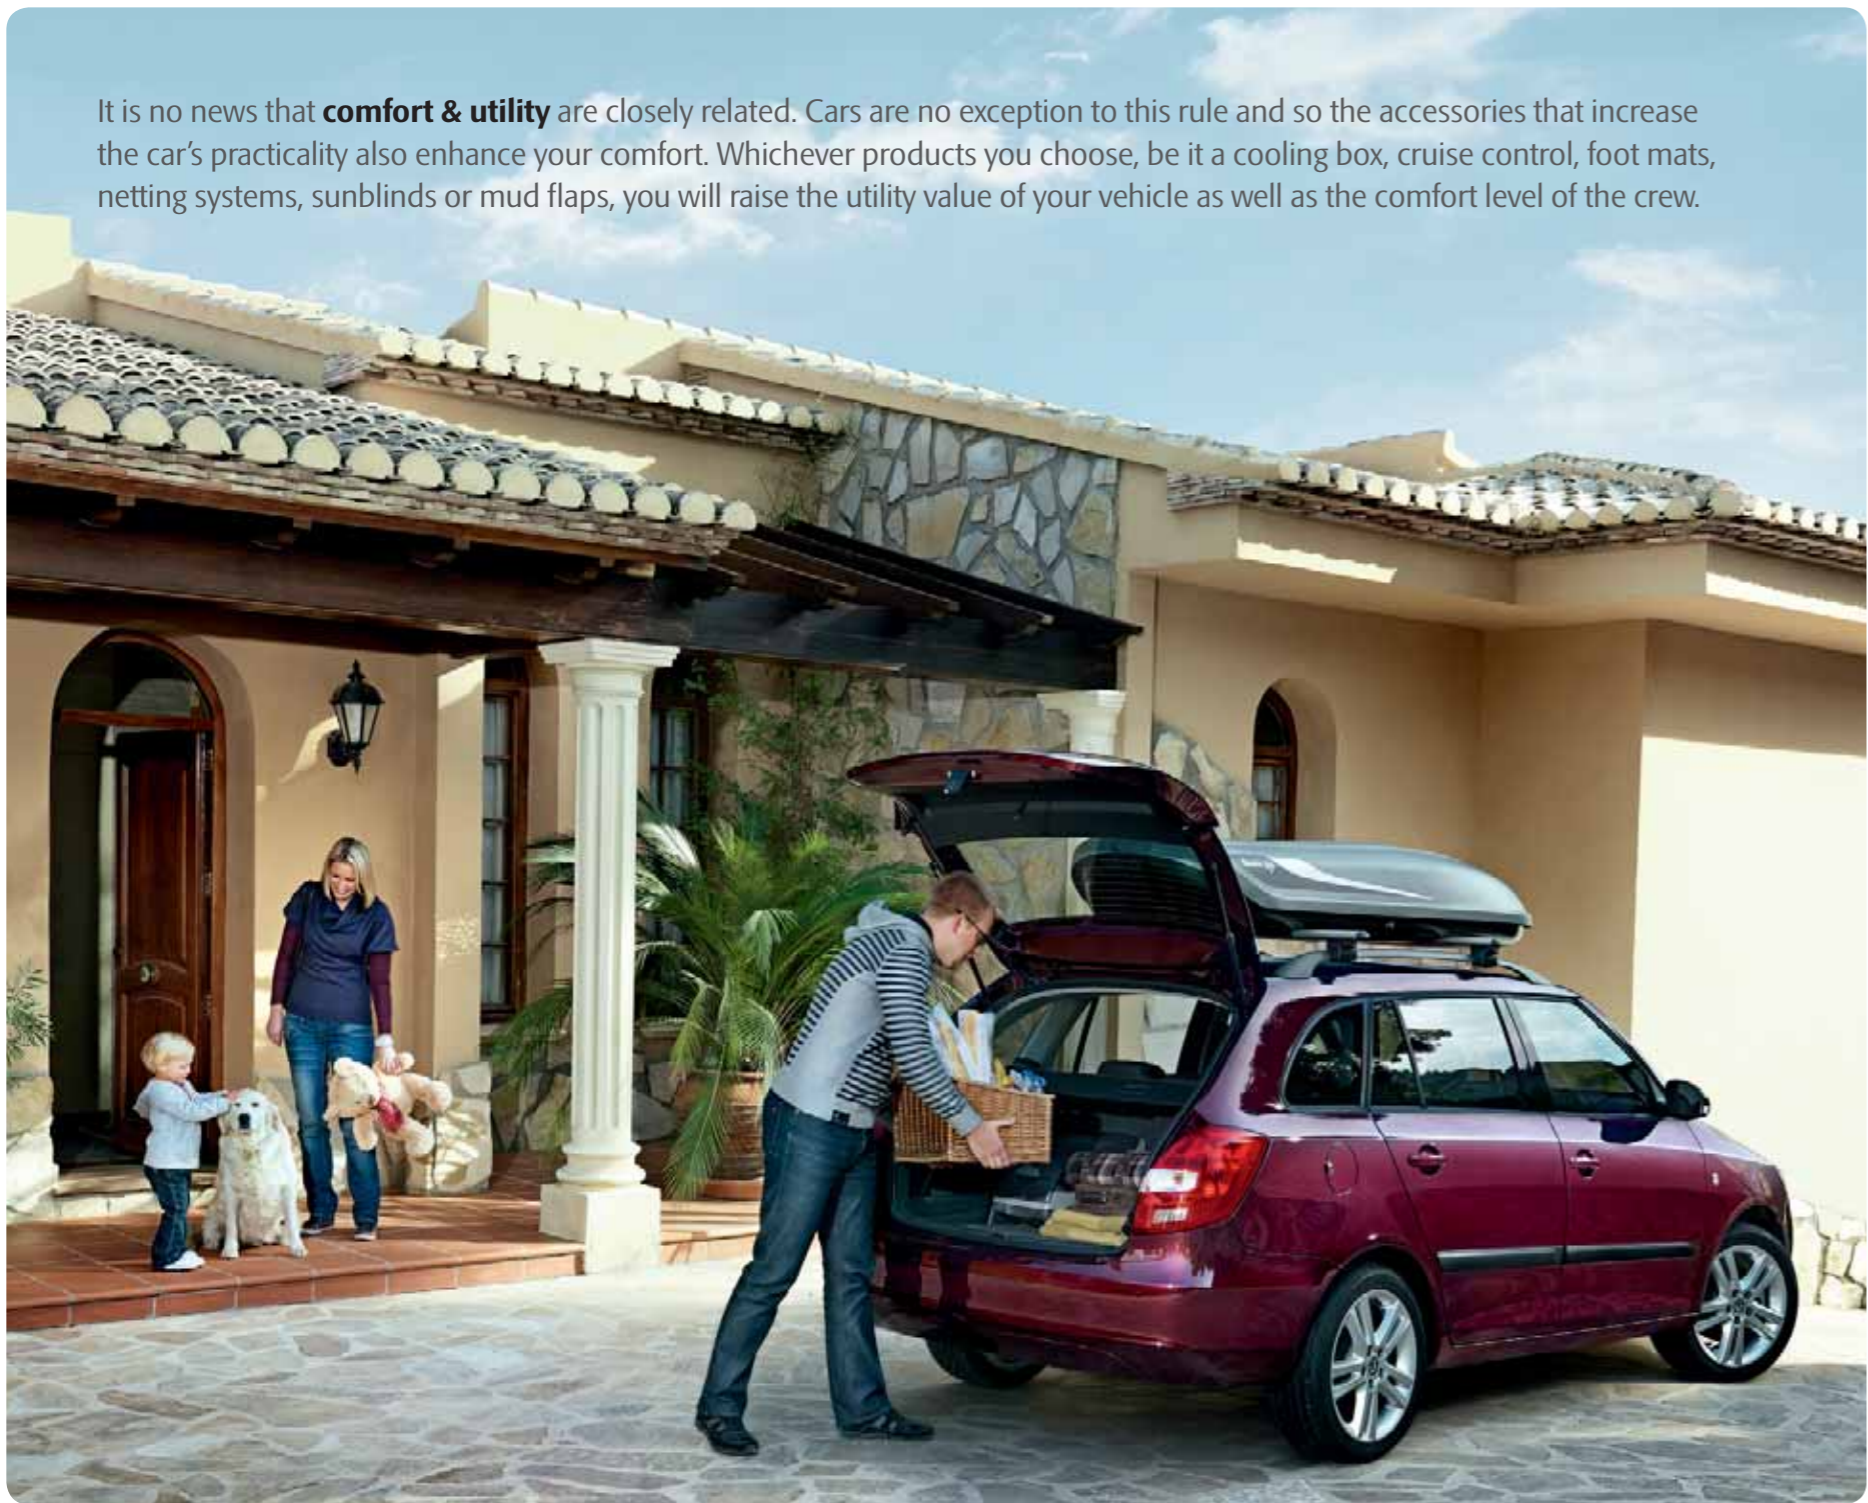

**Net under the parcel
shelf** for Fabia
(DMK 710 001)

It is no news that **comfort & utility** are closely related. Cars are no exception to this rule and so the accessories that increase the car's practicality also enhance your comfort. Whichever products you choose, be it a cooling box, cruise control, foot mats, netting systems, sunblinds or mud flaps, you will raise the utility value of your vehicle as well as the comfort level of the crew.